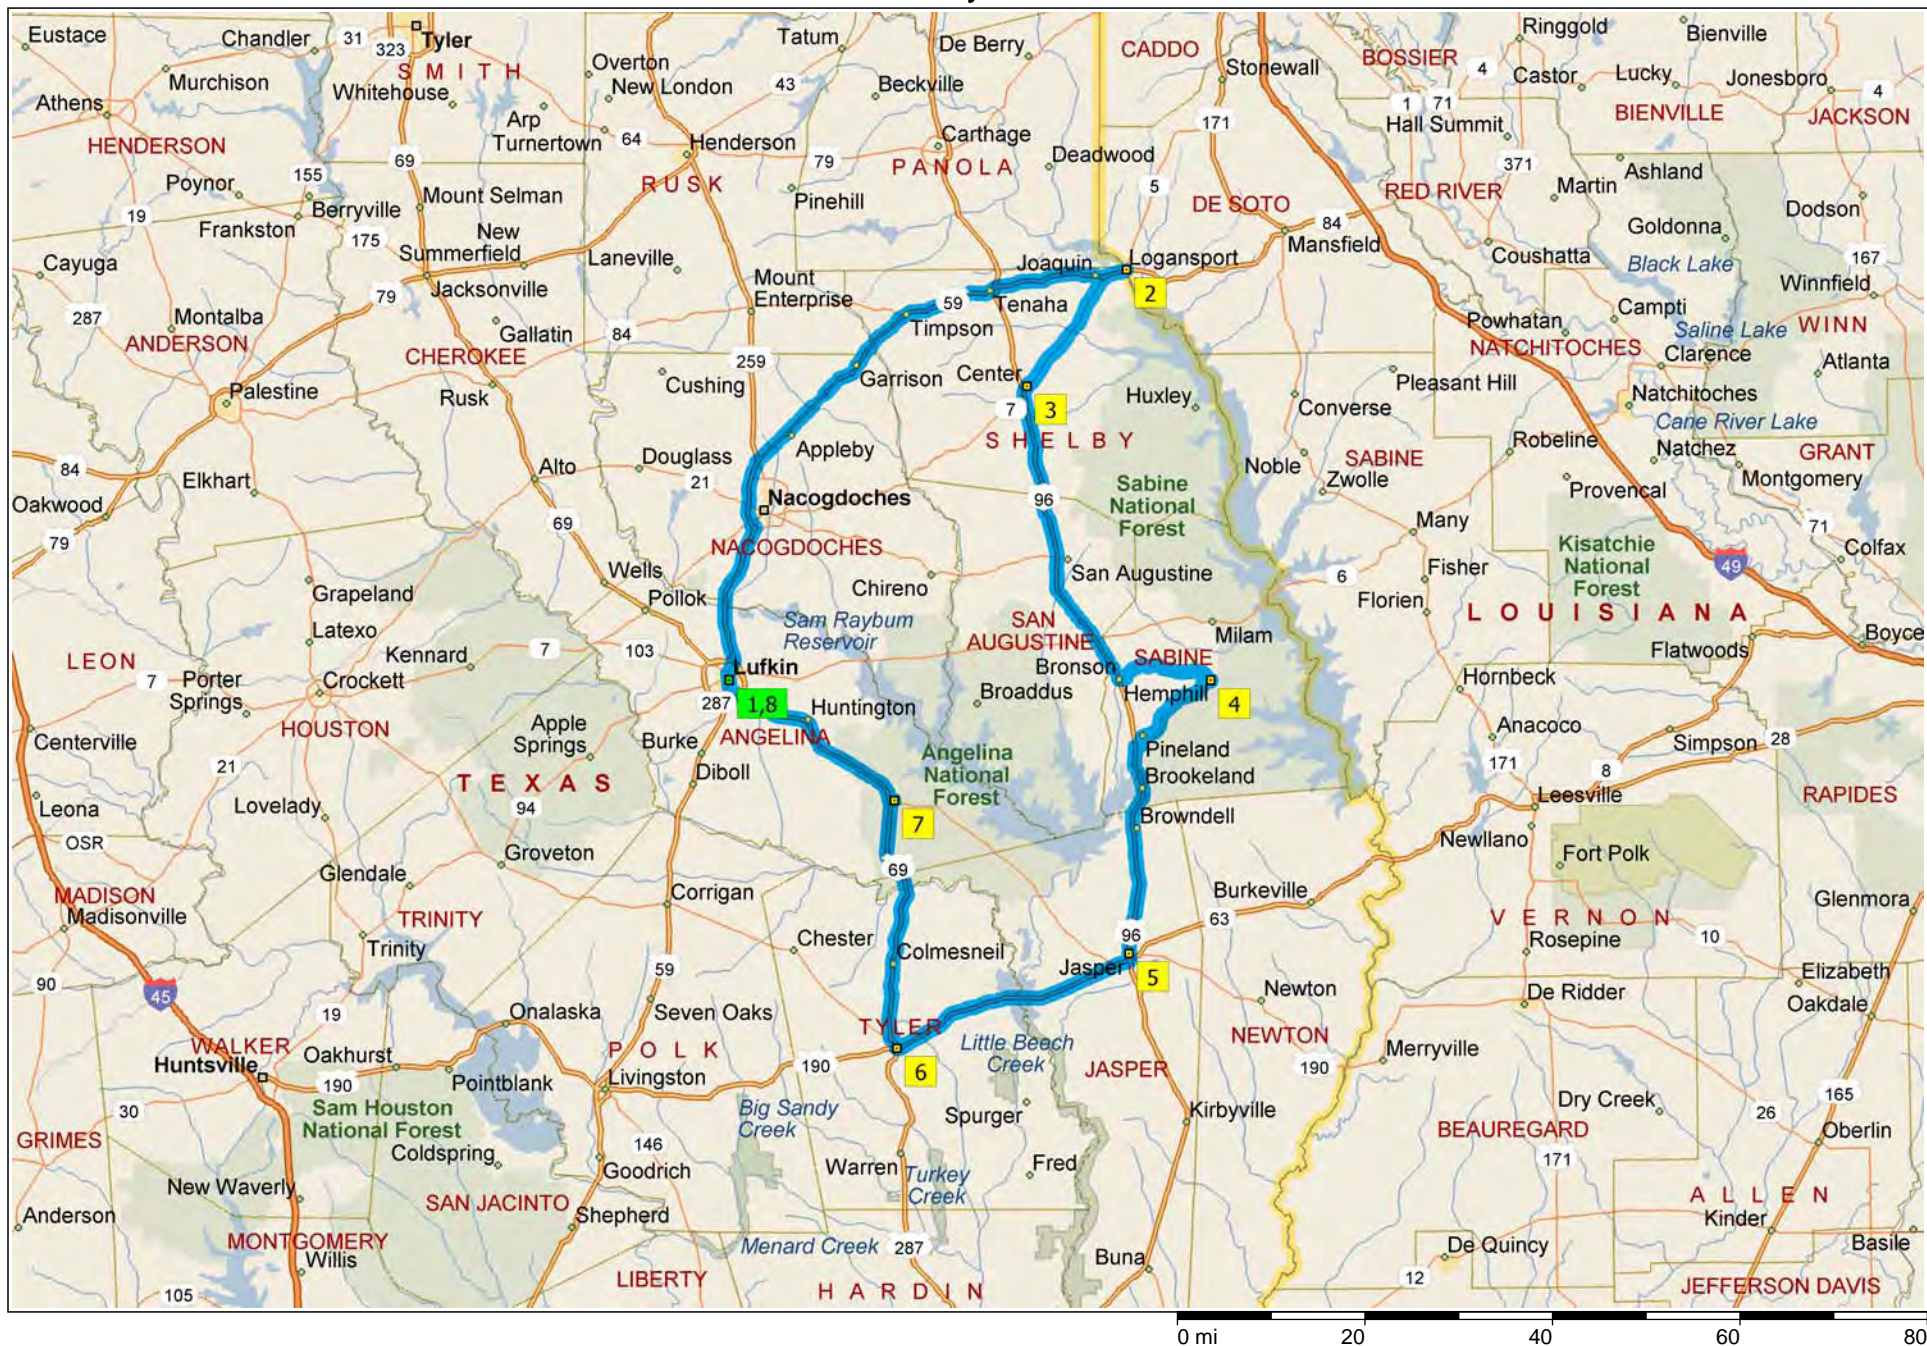

Day 1

Copyright © and (P) 1988–2007 Microsoft Corporation and/or its suppliers. All rights reserved. <http://www.microsoft.com/streets/>
Certain mapping and direction data © 2007 NAVTEQ. All rights reserved. The Data for areas of Canada includes information taken with permission from Canadian authorities, including: © Her Majesty the Queen in Right of Canada, © Queen's Printer for Ontario. NAVTEQ and NAVTEQ ON BOARD are trademarks of NAVTEQ. © 2007 Tele Atlas North America, Inc. All rights reserved. Tele Atlas and Tele Atlas North America are trademarks of Tele Atlas, Inc.

Day 2

Day 3