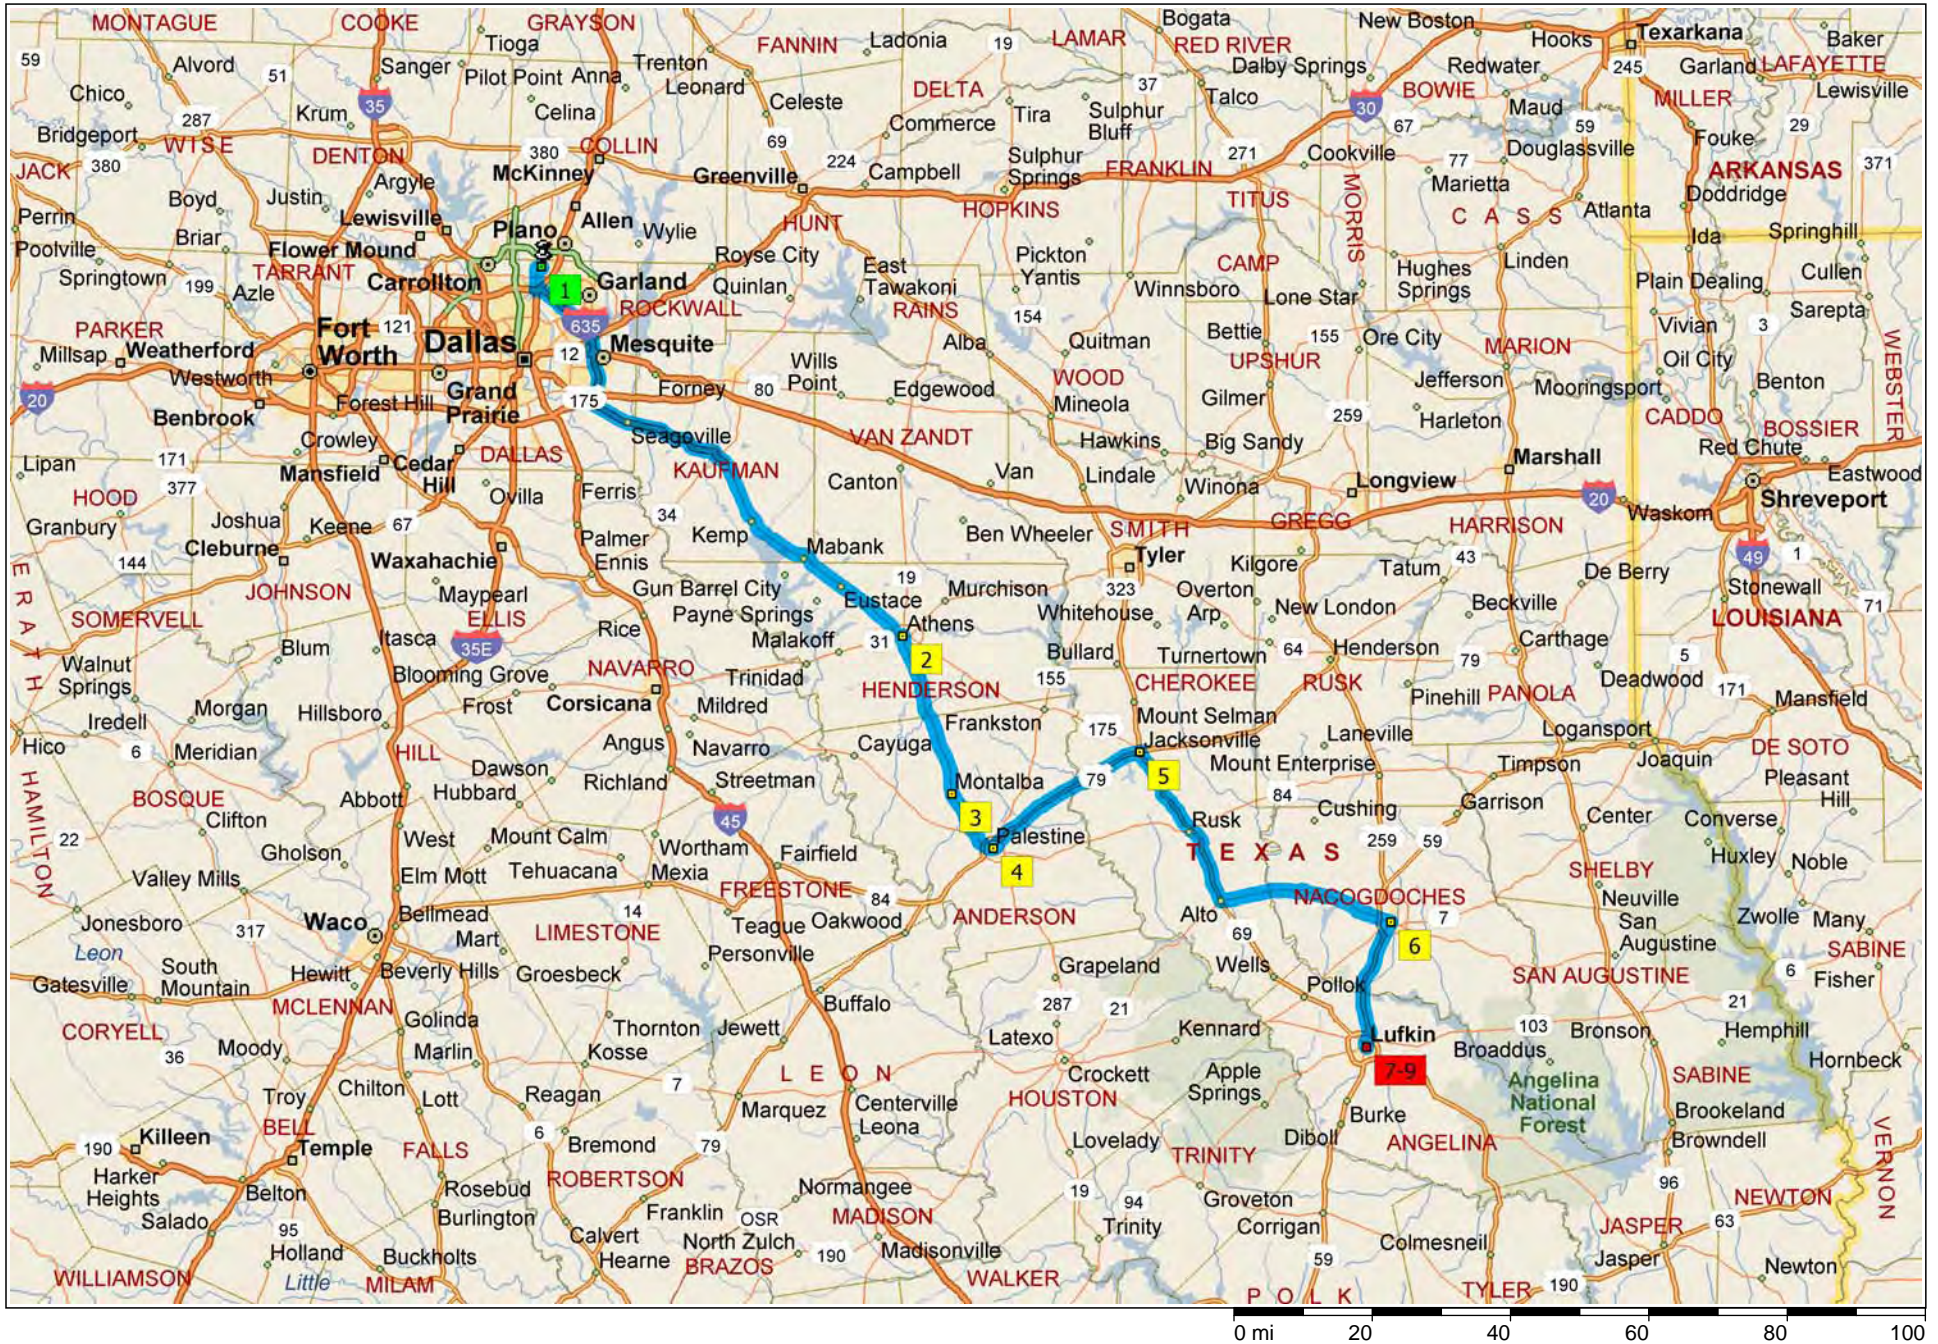

Day 1

Copyright © and (P) 1988–2007 Microsoft Corporation and/or its suppliers. All rights reserved. <http://www.microsoft.com/streets/>
Certain mapping and direction data © 2007 NAVTEQ. All rights reserved. The Data for areas of Canada includes information taken with permission from Canadian authorities, including: © Her Majesty the Queen in Right of Canada, © Queen's Printer for Ontario. NAVTEQ and NAVTEQ ON BOARD are trademarks of NAVTEQ. © 2007 Tele Atlas North America, Inc. All rights reserved. Tele Atlas and Tele Atlas North America are trademarks of Tele Atlas, Inc.

Day 2

Day 3